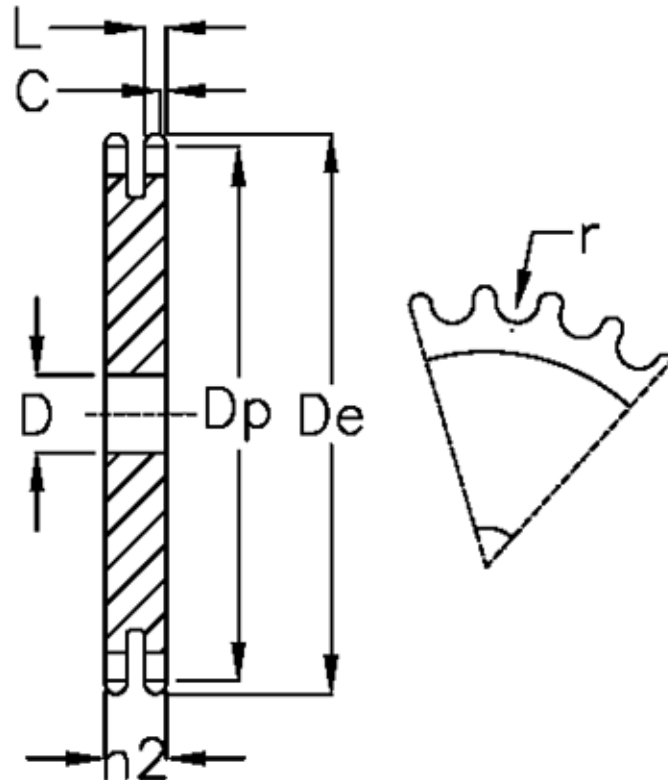

Article number: 616022010023

Description: Plate wheel 24 B-2 Z=23 duplex

Measures

C	= 4
D	= 25
De	= 294.8
Dp	= 279.8
For chain size	= 1 1/2 x 1
For chain type	= 24 B-2
h2	= 72
L	= 23.6

Number of teeth	= 23
r	= 25.4